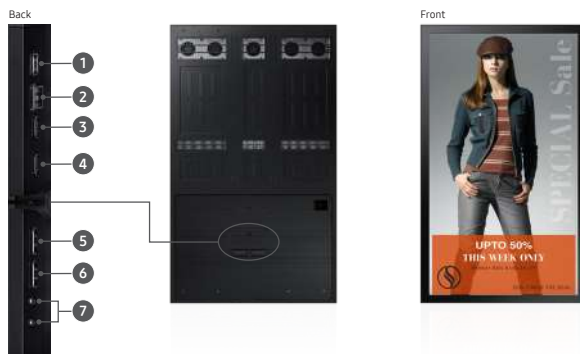

Connectivity

1. USB
2. RJ45
3. HDMI 1
4. HDMI 2
5. DP In (UHD 60Hz)
6. Audio Out
7. RS232C In

ProCare

Samsung ProCare Outdoor Display Solutions

- Fast Track with White Glove Next Day⁴ Service
  - Includes tech-assisted exchange of display: Technician removes original unit, installs replacement and ships non-working unit to Samsung
- 7-days-a-week service delivery, excluding holidays
- 3-5 year terms available

Learn More samsung.com/business insights.samsung.com samsung.com/b2bdigitalsignage

Product Support 1-866-SAM4BIZ

Follow Us youtube.com/samsungbizusa [@SamsungBizUSA](https://twitter.com/SamsungBizUSA)

SAMSUNG

©2019 Samsung Electronics America, Inc. Samsung is a registered mark of Samsung Electronics Corp., Ltd. Specifications and design are subject to change without notice. Non-metric weights and measurements are approximate. Simulated screen images. All brand, product, service names and logos are trademarks and/or registered trademarks of their respective manufacturers and companies. See samsung.com for detailed information. Printed in USA. DIGSIG-OHNOHNDSEIESDSHT-JUL19T

¹Additional glass needed for OHN-SK kit-type. Non-kit version to be released at a later date. ²IP56 Rating: Water from heavy seas or water projected from jets shall not enter the machine in any harmful quantity. ³IK rating refers to the degree of resistance against external impacts on a scale of 0 to 10, where 10 indicates the highest level of protection. ⁴For Next Day exchange and installation, calls must be received by 6 p.m. local time.